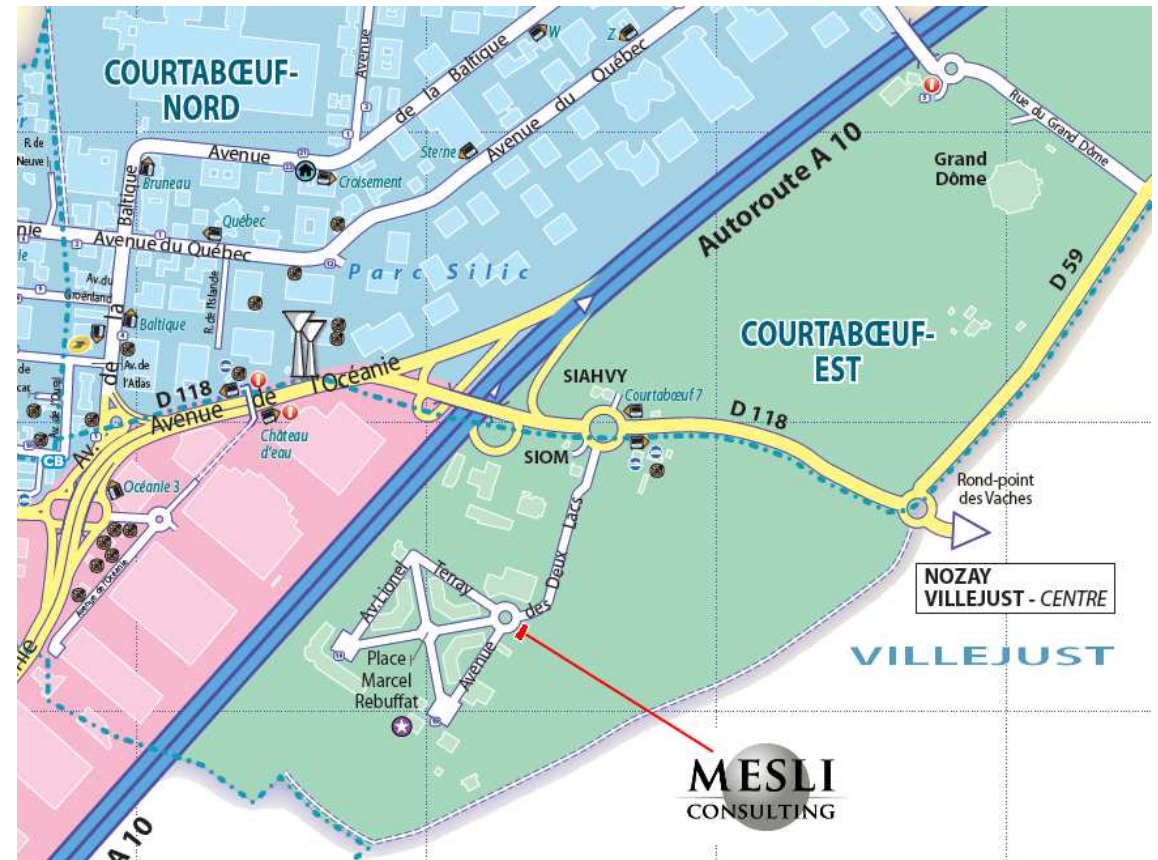

By A10 road:

- Take the A10 going to Orléans / Nantes / Bordeaux / Chartres
- Take exit 9 Les Ulis / ZA de Courtaboeuf / Villejust
- Follow Villejust way
- At the traffic light, take Villejust way on the right
- Take the roundabout 1st exit on Avenue des 2 Lacs

By N118 road :

- Take the N118 going to Orléans / Nantes / Bordeaux / Chartres
- Take exit 14 Chartres / Marcoussis
- Take the roundabout 2nd exit on Avenue de l'Océanie
- Take the roundabout 1st exit on Avenue des 2 Lacs

By transports :

- Take the train RER B or RER C until Massy-Palaiseau
- Take a Daniel Meyer bus :
 - 11C until Courtaboeuf 7 bus stop
 - 10B, 11A, 11B, 11D until La Brûlerie bus stop

MESLI Consulting

La Maison des Services
 Avenue des 2 Lacs, Courtaboeuf 7, Parc de Villejust
 91971 Courtaboeuf Cedex
 Tél : +33 (0)1 60 11 24 92